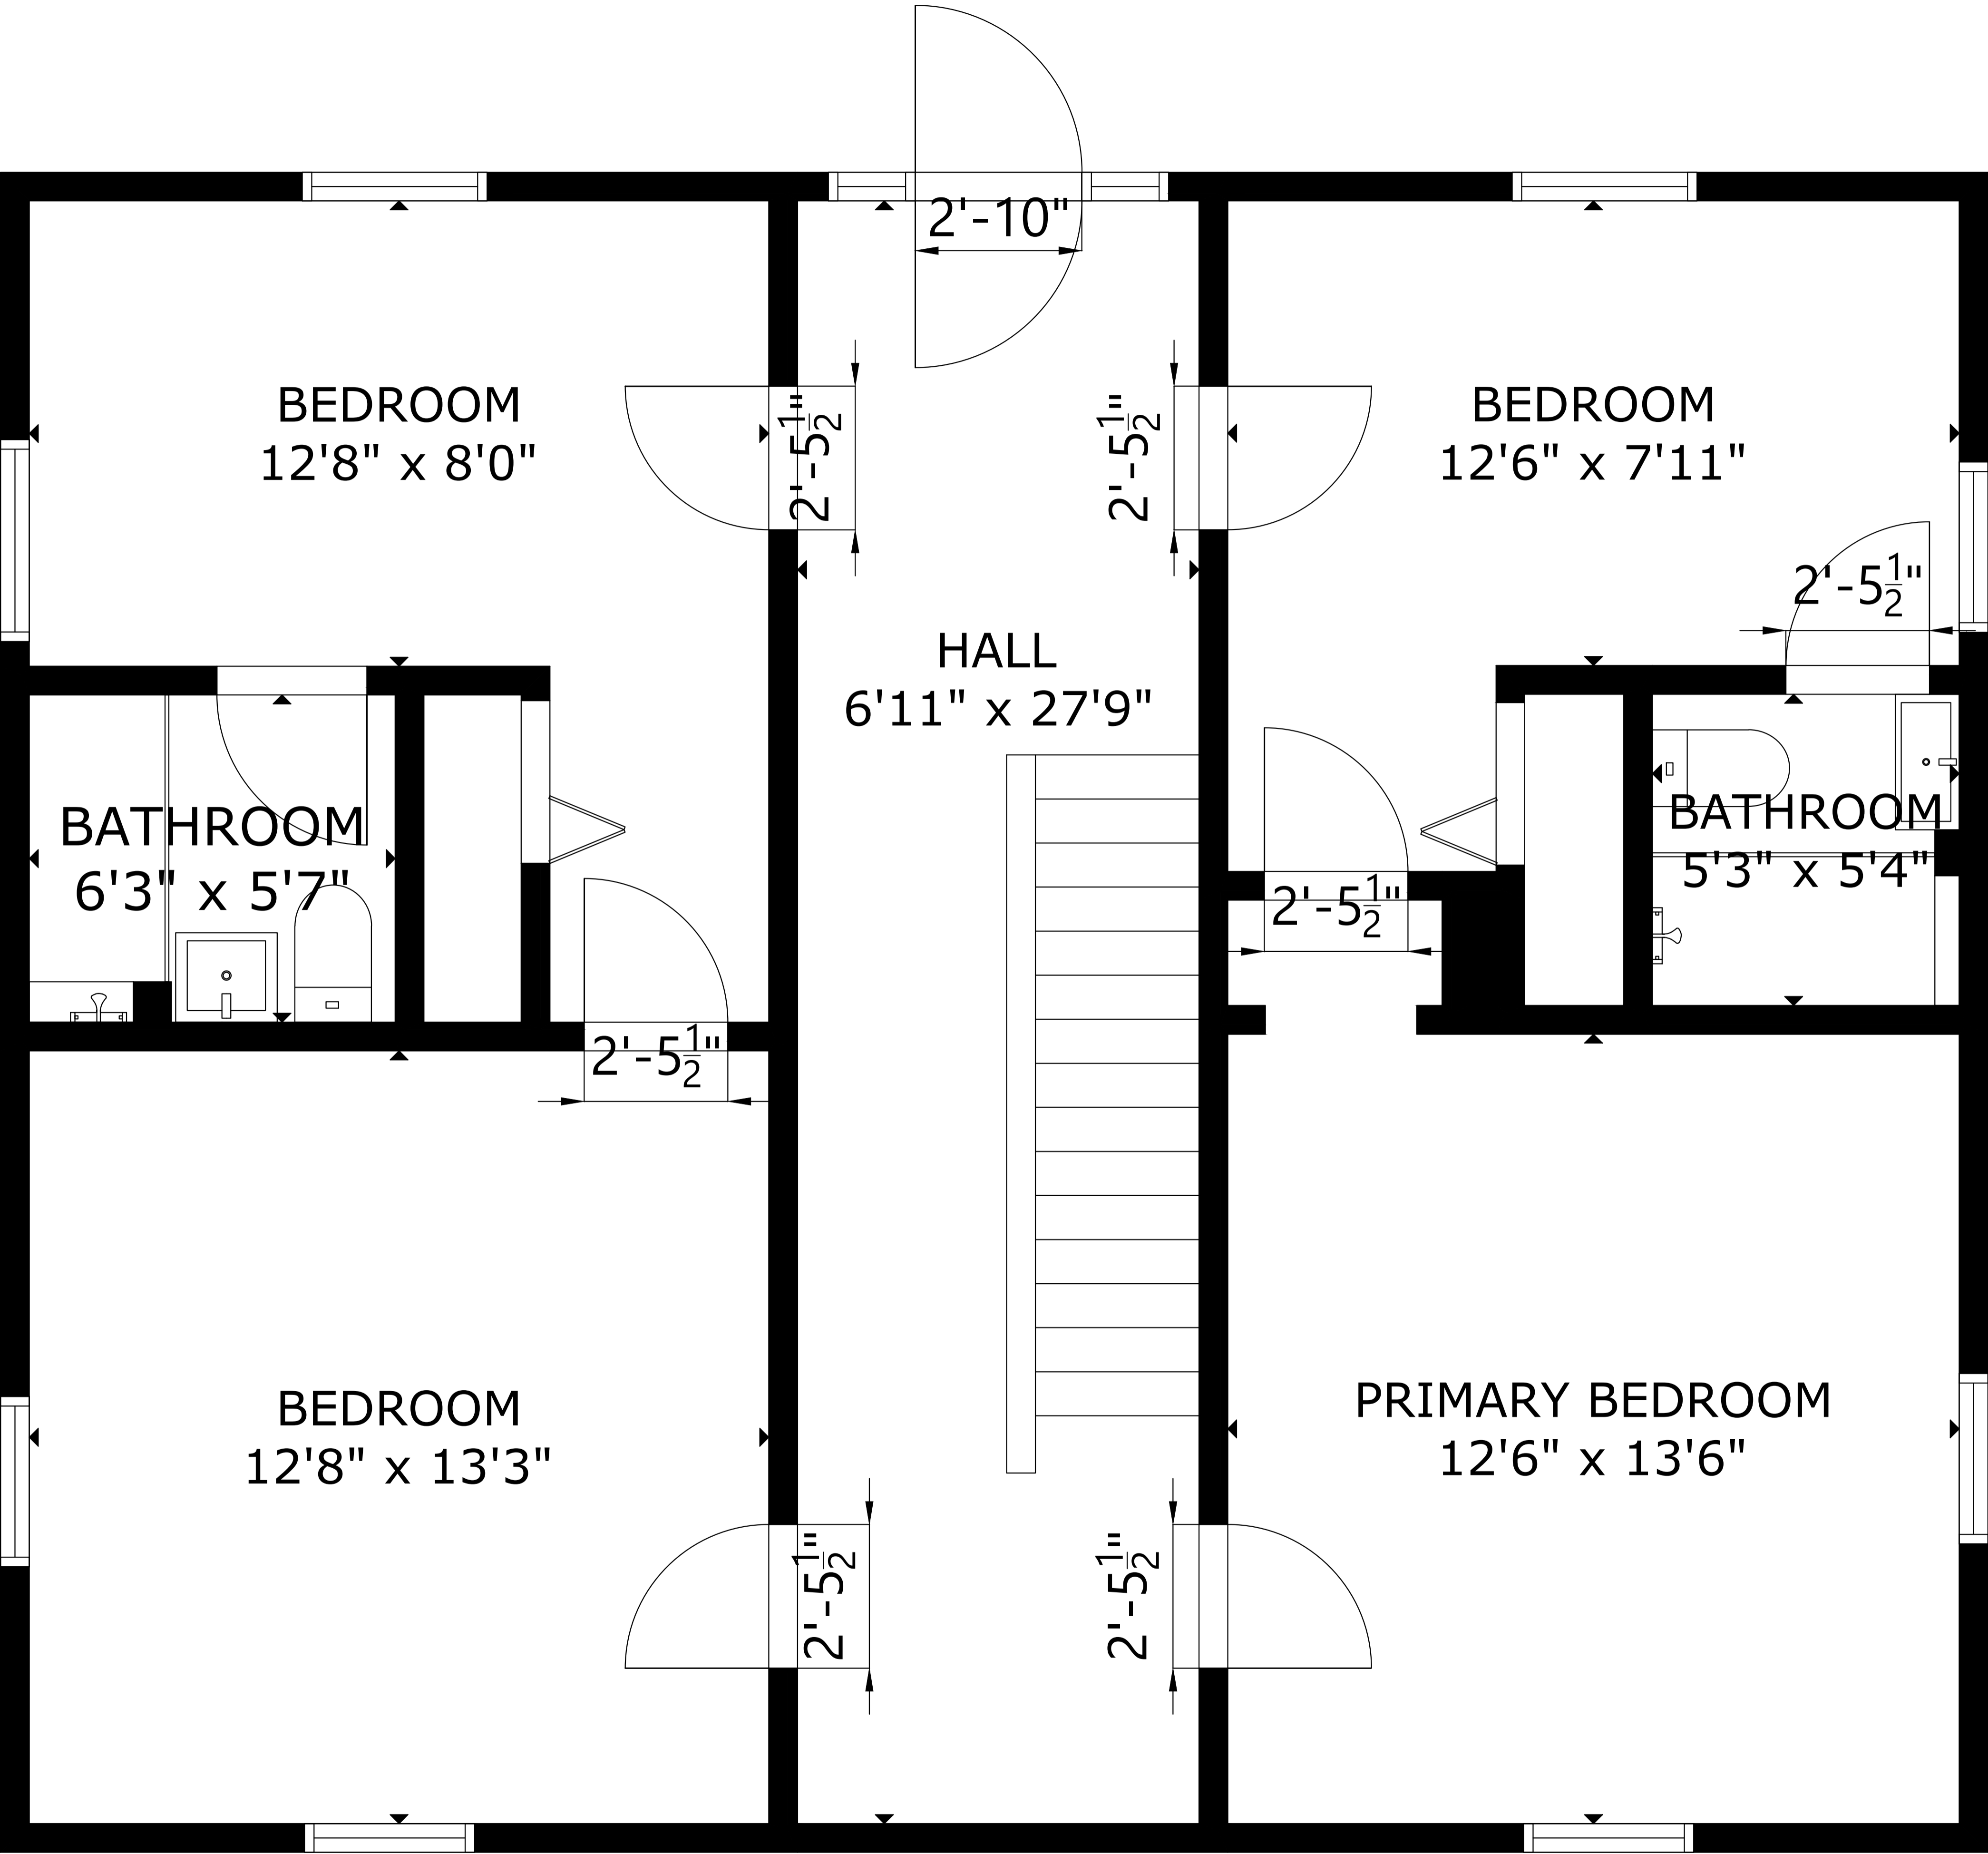

207 Montague St, Lunenburg. Nova Scotia

GROSS INTERNAL AREA
TOTAL: 1,840 sq ft

MAIN FLOOR: 921 sq ft, UPPER LEVEL 1: 919 sq ft

SIZE AND DIMENSIONS ARE APPROXIMATE, ACTUAL MAY VARY

207 Montague St, Lunenburg. Nova Scotia

GROSS INTERNAL AREA
TOTAL: 1,840 sq ft

MAIN FLOOR: 921 sq ft, UPPER LEVEL 1: 919 sq ft

SIZE AND DIMENSIONS ARE APPROXIMATE, ACTUAL MAY VARY