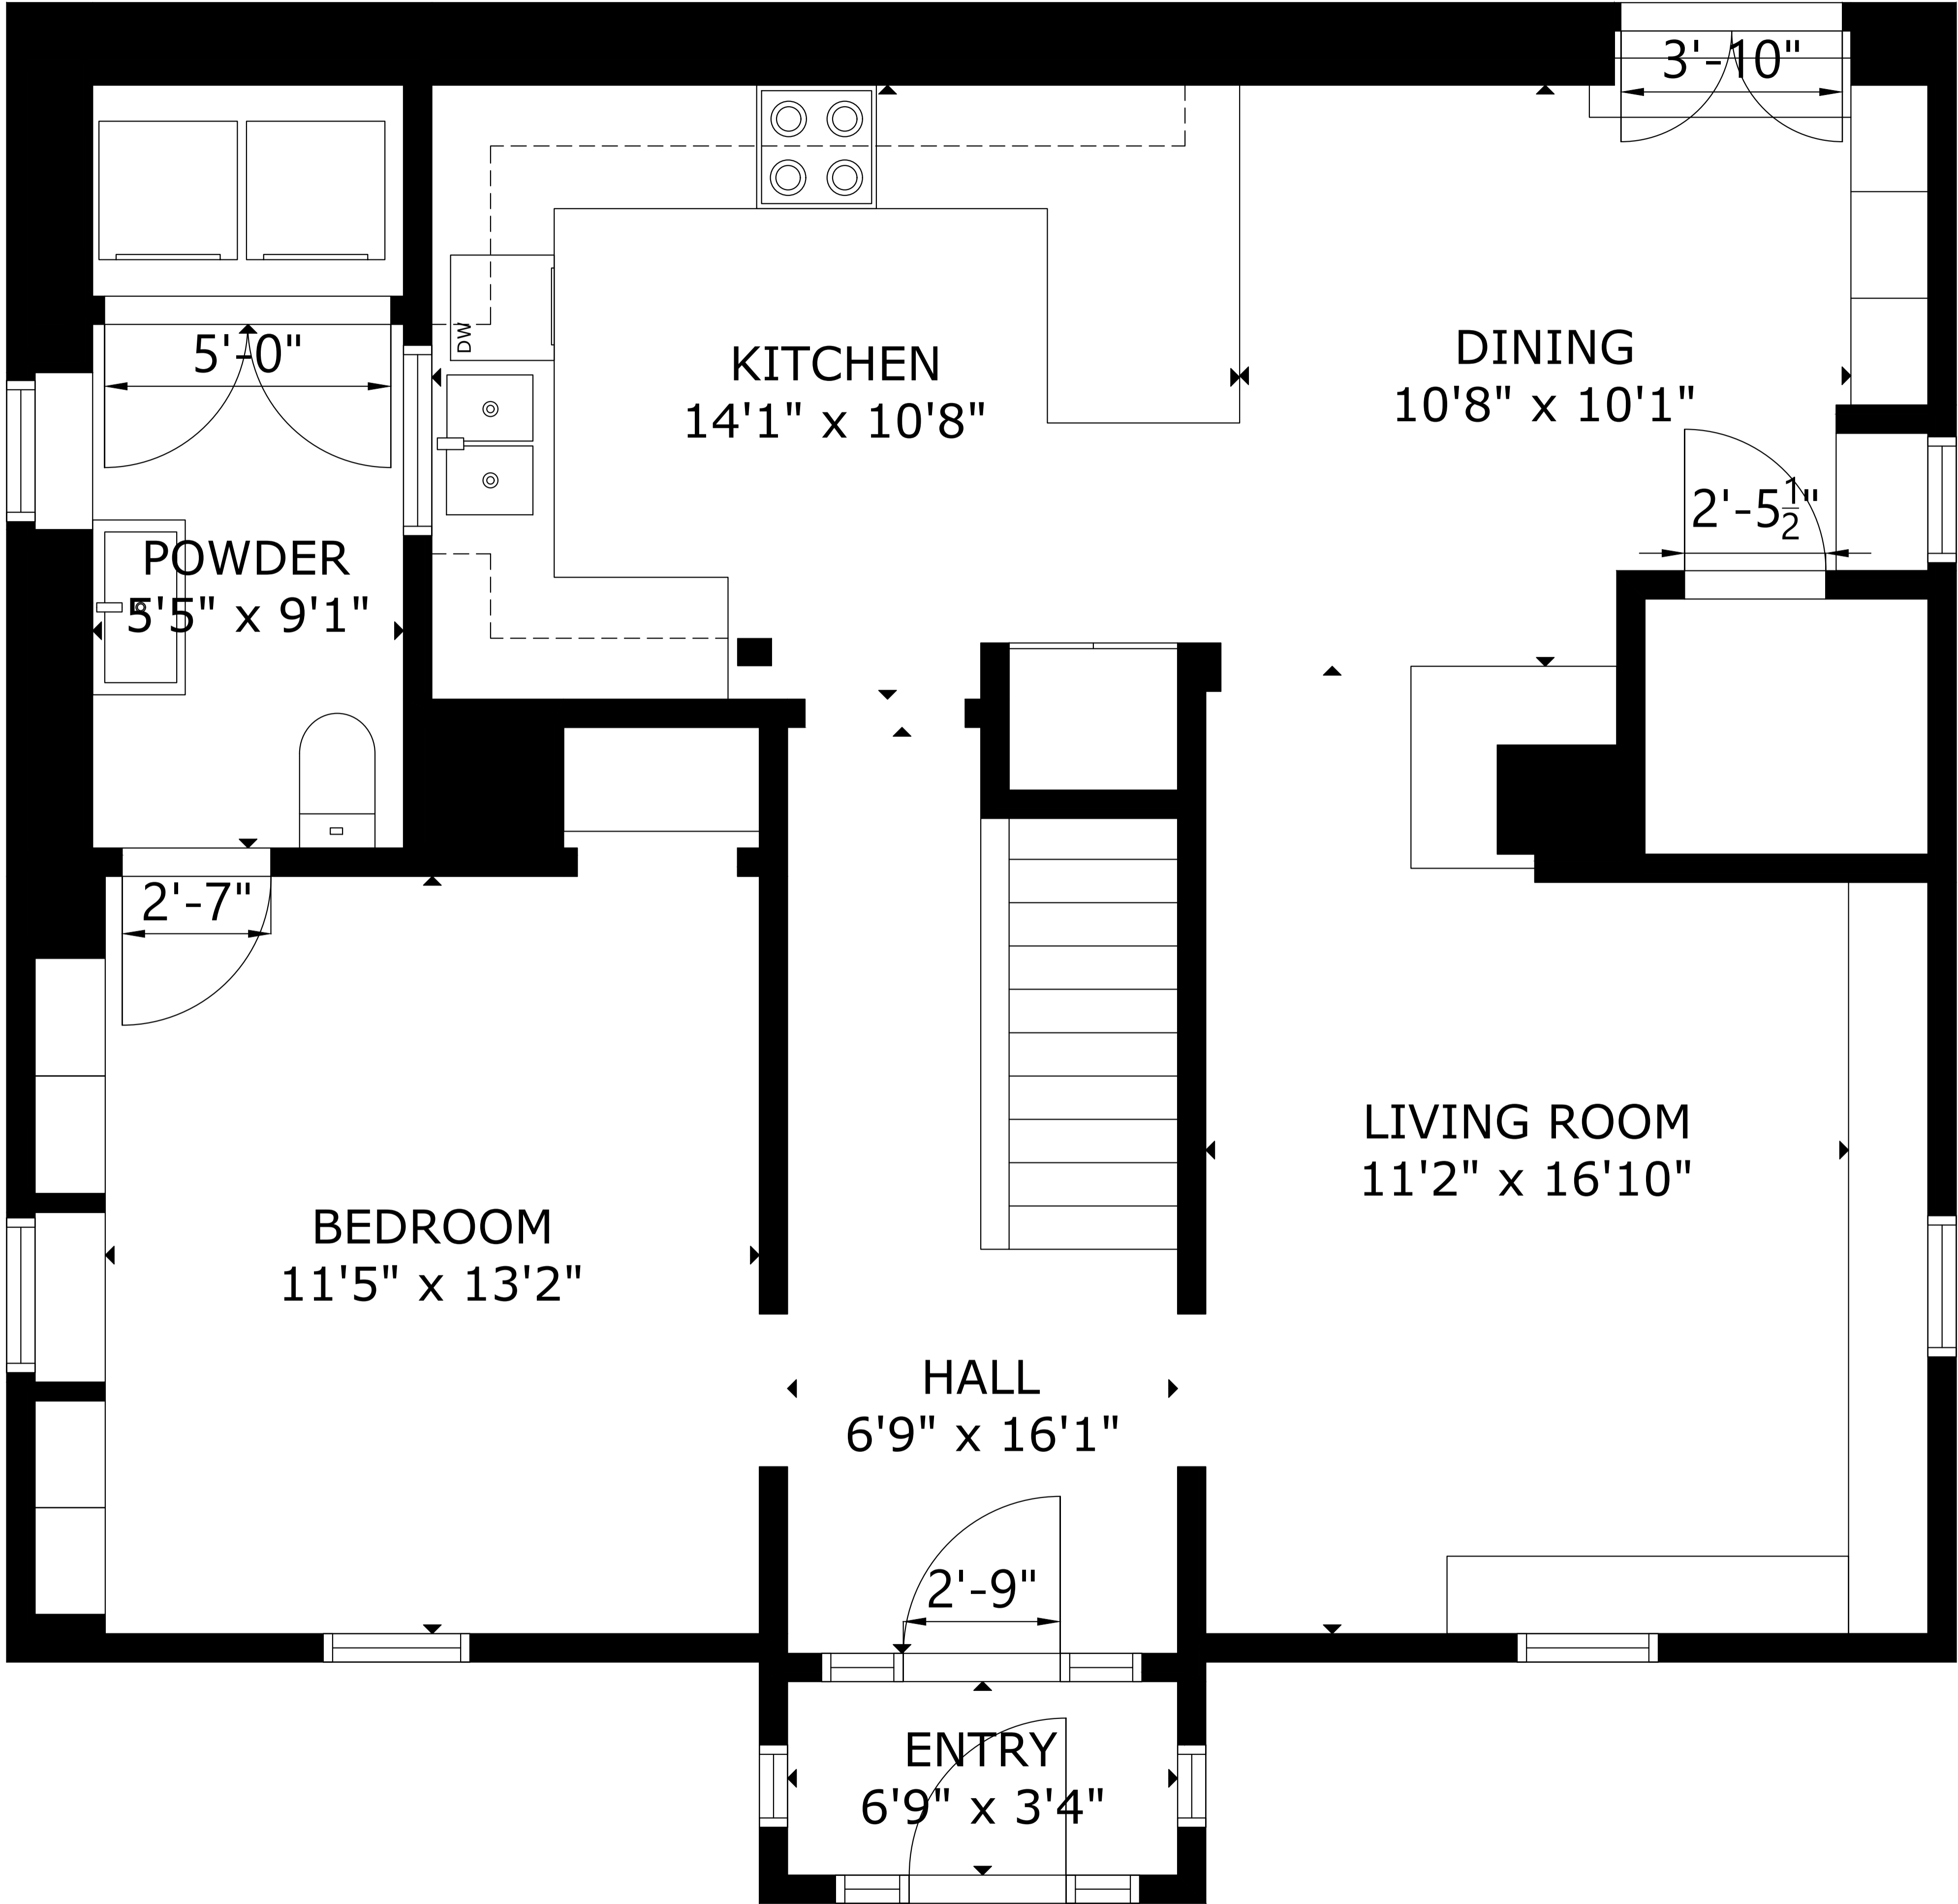

207 Montague St, Lunenburg. Nova Scotia

GROSS INTERNAL AREA
TOTAL: 1,840 sq ft

MAIN FLOOR: 921 sq ft, UPPER LEVEL 1: 919 sq ft

SIZE AND DIMENSIONS ARE APPROXIMATE, ACTUAL MAY VARY

207 Montague St, Lunenburg. Nova Scotia

GROSS INTERNAL AREA
TOTAL: 1,840 sq ft

MAIN FLOOR: 921 sq ft, UPPER LEVEL 1: 919 sq ft

SIZE AND DIMENSIONS ARE APPROXIMATE, ACTUAL MAY VARY