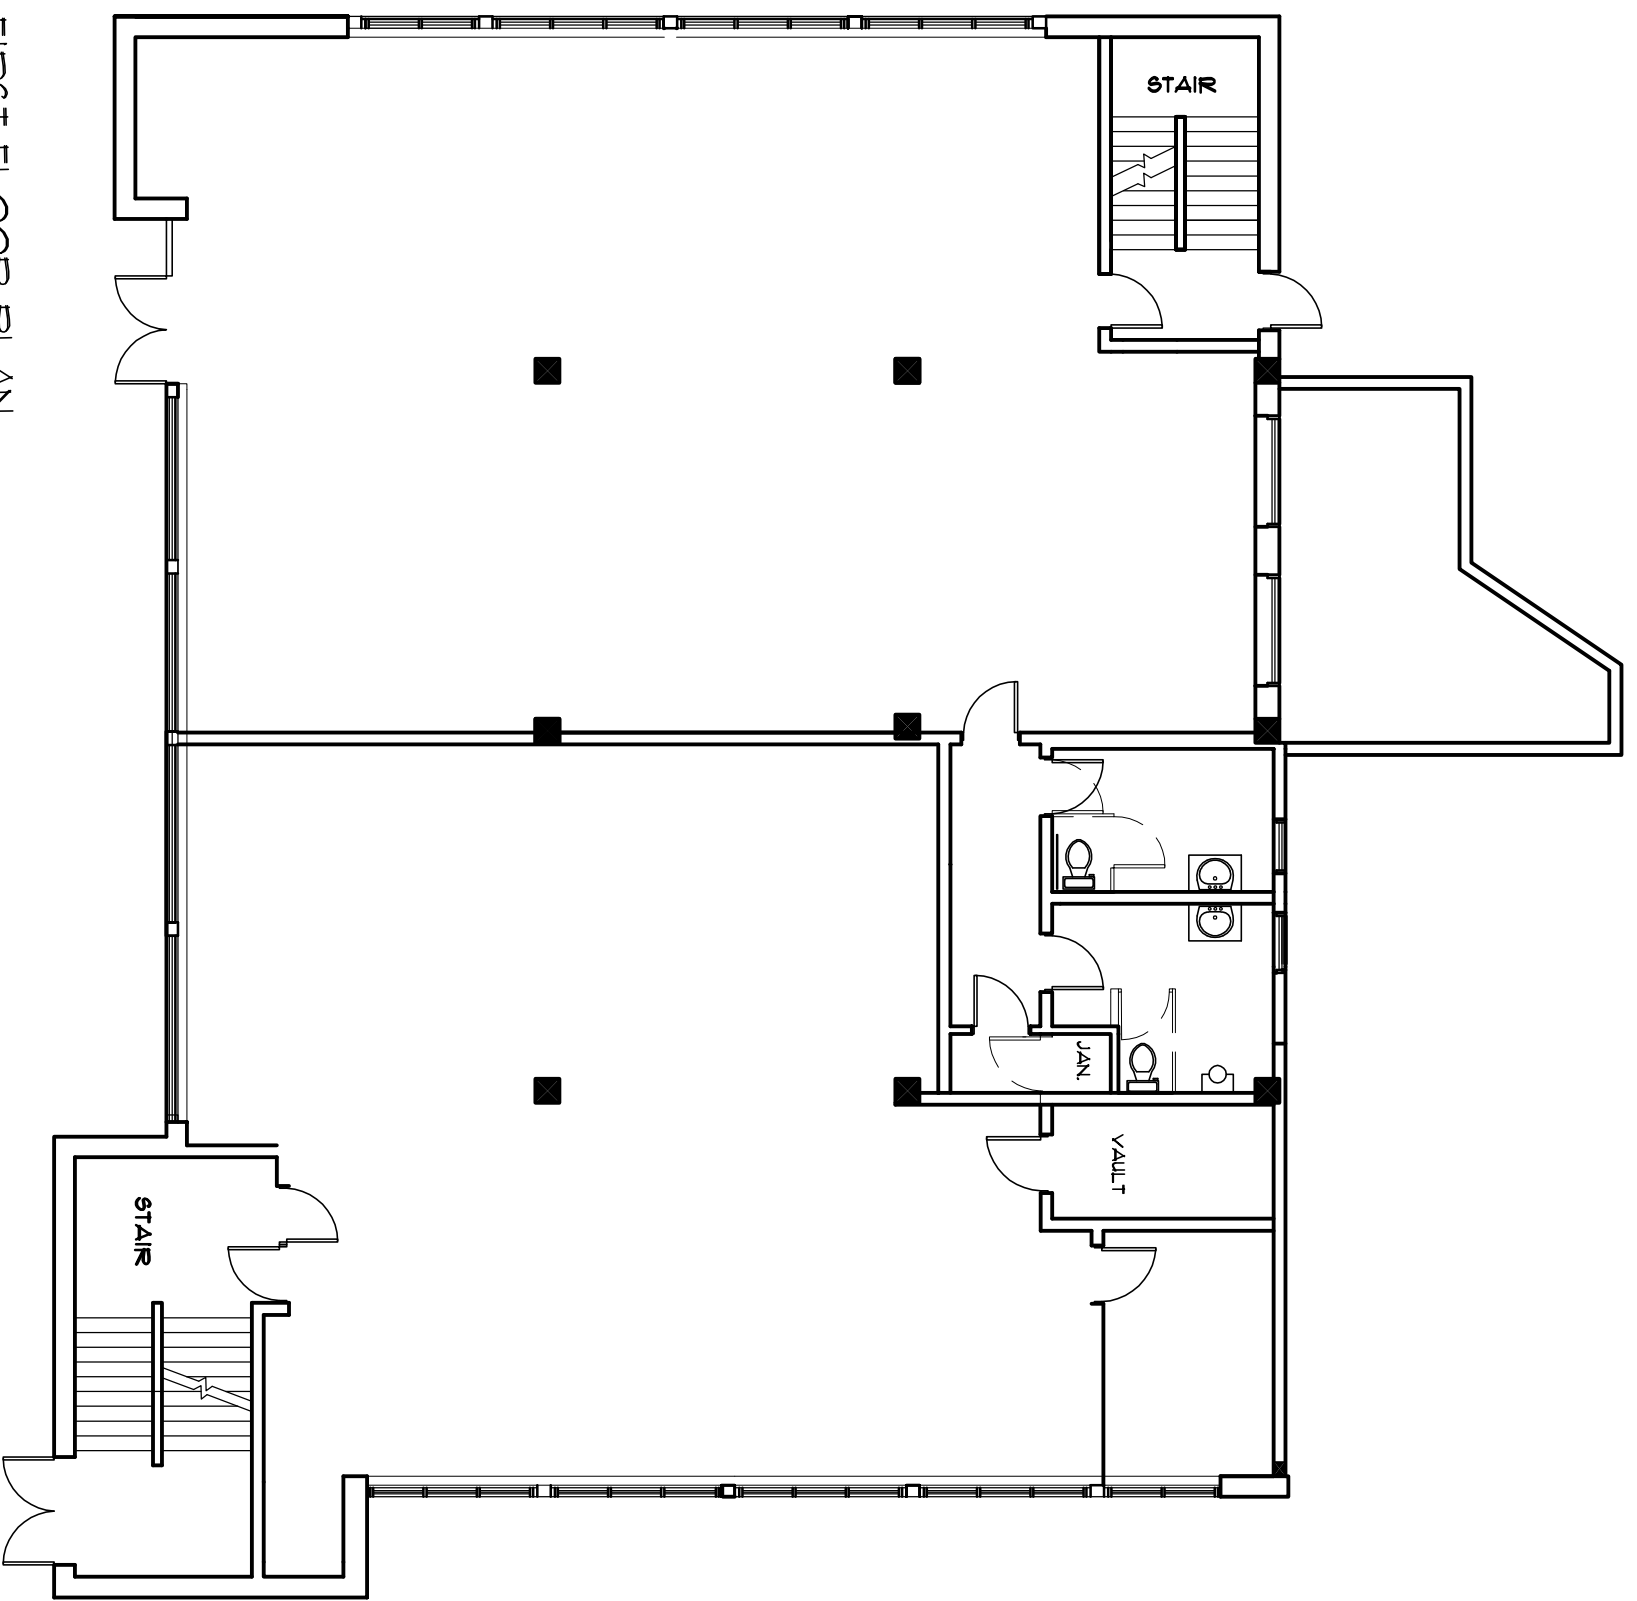

Date	OCTOBER 2006
Scale	1/8" = 1'-0"
Designed	GK
Drawn By	SR
Dwg. No.	

FIRST FLOOR PLAN
 scale: 3/32" = 1'-0"